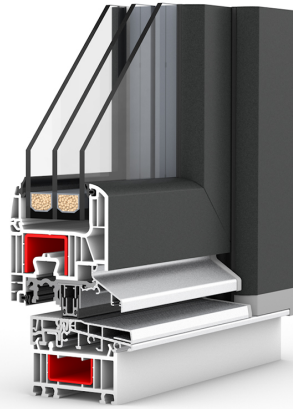

DRUTEX balcony doors have a low threshold that facilitates utilization and it prevents buckling between the door and the floor. The special structure of the thermally separated threshold and profiles enhances thermal insulation and constitutes a barrier against thermal bridges.

COMBI 20 MM

---

COMBI PLAN 0,0 MM

---

LOW THRESHOLD OF PATIO DOORS

---

LOW THRESHOLD OF PATIO DOORS

---

LOW THRESHOLD OF PATIO DOORS

---