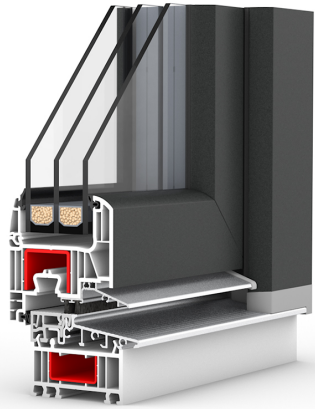

DRUTEX balcony doors have a low threshold that facilitates utilization and it prevents buckling between the door and the floor. The special structure of the thermally separated threshold and profiles enhances thermal insulation and constitutes a barrier against thermal bridges.

COMBI 20 MM

---

COMBI PLAN 0,0 MM

---

LOW THRESHOLD OF PATIO DOORS

---

LOW THRESHOLD OF PATIO DOORS

---

LOW THRESHOLD OF PATIO DOORS

---