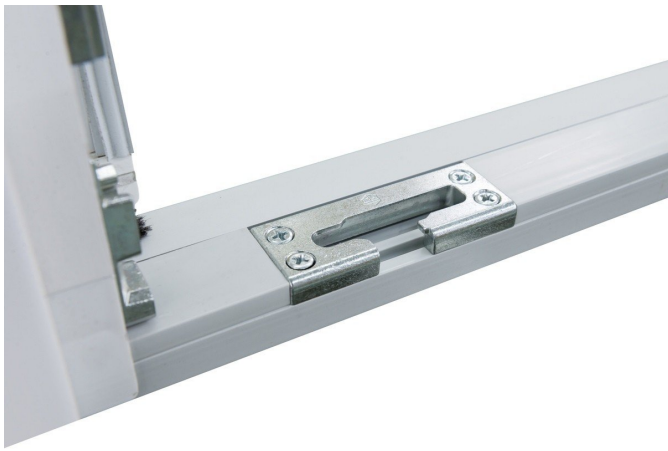

DRUTEX balcony doors have a low threshold that facilitates utilization and it prevents buckling between the door and the floor. The special structure of the thermally separated threshold and profiles enhances thermal insulation and constitutes a barrier against thermal bridges.

COMBI 20 MM

---

COMBI PLAN 0,0 MM

---

LOW THRESHOLD OF PATIO DOORS

---

LOW THRESHOLD OF PATIO DOORS

---

LOW THRESHOLD OF PATIO DOORS

---